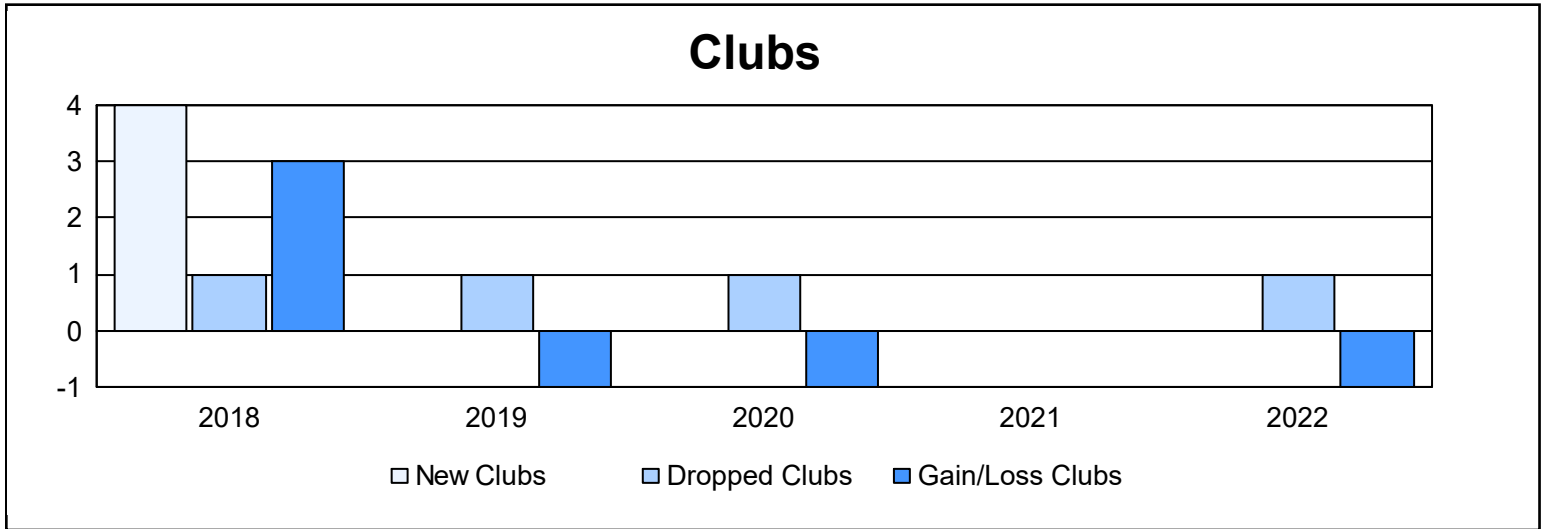

Year	New Clubs	Dropped Clubs	Gain/ Loss Clubs	New Members	Charter Members	Reinstate Members	Transfer Members	Total Member Added	Total Members Dropped	Gain/ Loss Members
2017-2018	4	1	3	139	77	5	4	225	187	38
2018-2019	0	1	-1	94	1	5	6	106	197	-91
2019-2020	0	1	-1	52	1	4	4	61	133	-72
2020-2021	0	0	0	64	2	2	3	71	118	-47
2021-2022	0	1	-1	140	0	19	8	167	158	9
<b>Average</b>	<b>1</b>	<b>1</b>	<b>0</b>	<b>98</b>	<b>16</b>	<b>7</b>	<b>5</b>	<b>126</b>	<b>159</b>	<b>-33</b>

### Membership Composition June 2022 Cumulative