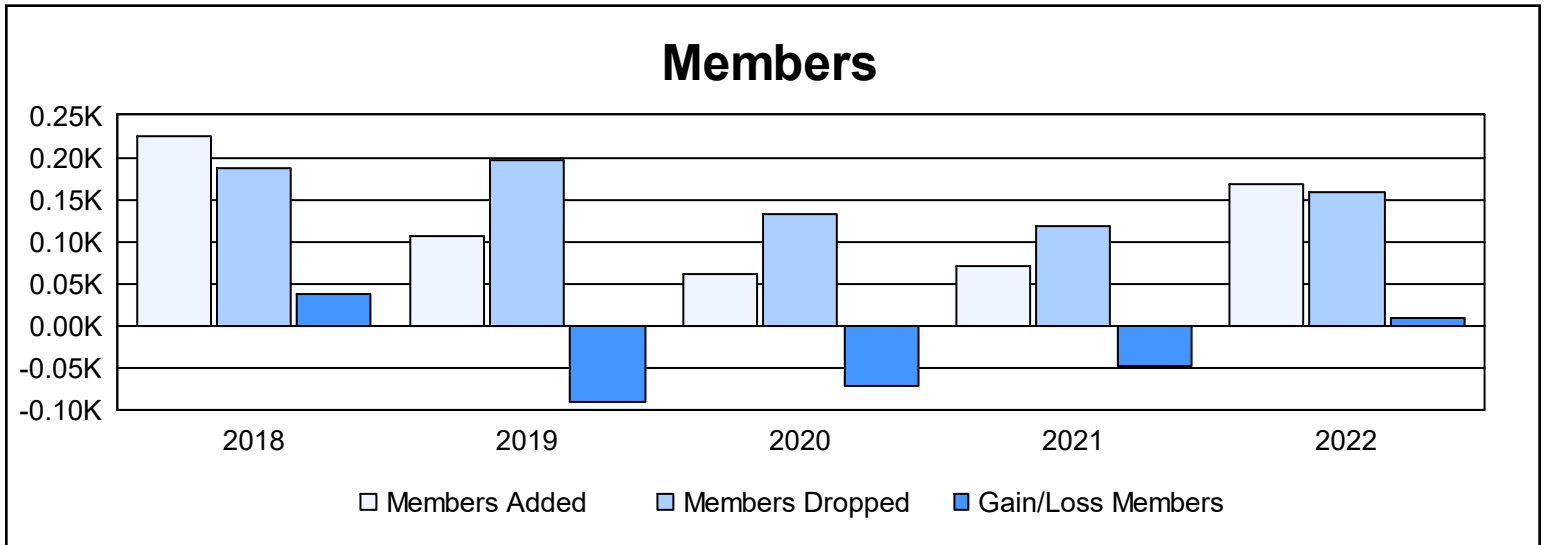

Year	New Clubs	Dropped Clubs	Gain/ Loss Clubs	New Members	Charter Members	Reinstate Members	Transfer Members	Total Member Added	Total Members Dropped	Gain/ Loss Members
2017-2018	4	1	3	139	77	5	4	225	187	38
2018-2019	0	1	-1	94	1	5	6	106	197	-91
2019-2020	0	1	-1	52	1	4	4	61	133	-72
2020-2021	0	0	0	64	2	2	3	71	118	-47
2021-2022	0	1	-1	140	0	19	8	167	158	9
<b>Average</b>	<b>1</b>	<b>1</b>	<b>0</b>	<b>98</b>	<b>16</b>	<b>7</b>	<b>5</b>	<b>126</b>	<b>159</b>	<b>-33</b>

### Membership Composition June 2022 Cumulative