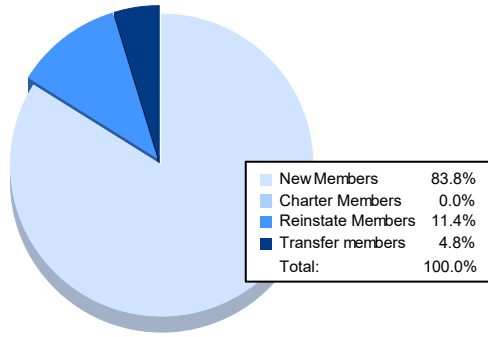

Year	New Clubs	Dropped Clubs	Gain/ Loss Clubs	New Members	Charter Members	Reinstate Members	Transfer Members	Total Member Added	Total Members Dropped	Gain/ Loss Members
2017-2018	4	1	3	139	77	5	4	225	187	38
2018-2019	0	1	-1	94	1	5	6	106	197	-91
2019-2020	0	1	-1	52	1	4	4	61	133	-72
2020-2021	0	0	0	64	2	2	3	71	118	-47
2021-2022	0	1	-1	140	0	19	8	167	158	9
<b>Average</b>	<b>1</b>	<b>1</b>	<b>0</b>	<b>98</b>	<b>16</b>	<b>7</b>	<b>5</b>	<b>126</b>	<b>159</b>	<b>-33</b>

### Membership Composition June 2022 Cumulative